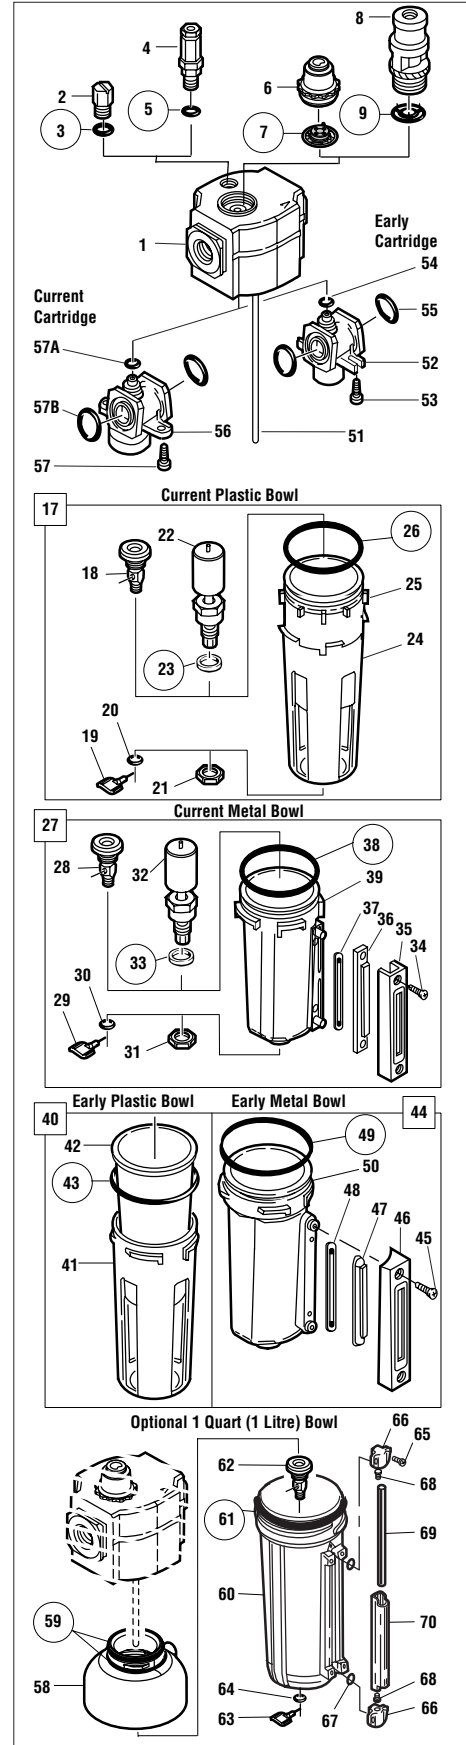

In the following parts list, assemblies are printed in capital letters. Parts that are included with an assembly are listed and indented directly beneath it. When an assembly is ordered, the assembly and all parts indented beneath it are included in the shipment.

When an assembly lists a letter code in the **USED ON** column, parts that list the same letter code are used in that assembly. Parts coded **A** are used in the Assembly coded **A**, parts coded **B** are used in the Assembly coded **B**, etc.

ITEM	DESCRIPTION	PART NO.	QTY
58	Adapter, 1 litre (1 quart) reservoir	Not normally replaced	1
59	O-ring (service kit item)	2316-38	2
60	METAL RESERVOIR ASSY, 1 litre (1 quart) with sight glass and drain	5390-45	1
61	• O-ring (service kit item)	2306-53	1
62	• MANUAL DRAIN ASSY, 1/4 turn	619-50	1
63	• • Valve, drain	617-89	1
64	• • O-ring	2307-05	1
65	• Screw (service kit item)	9P06-10	4
66	• Bracket	3778-89	2
67	• O-ring (service kit item)	706-01	2
68	• Seal (service kit item)	5873-83	2
69	• Sight glass (service kit item)	5872-03	1
70	• Sight glass guard (service kit item)	1218-89	1